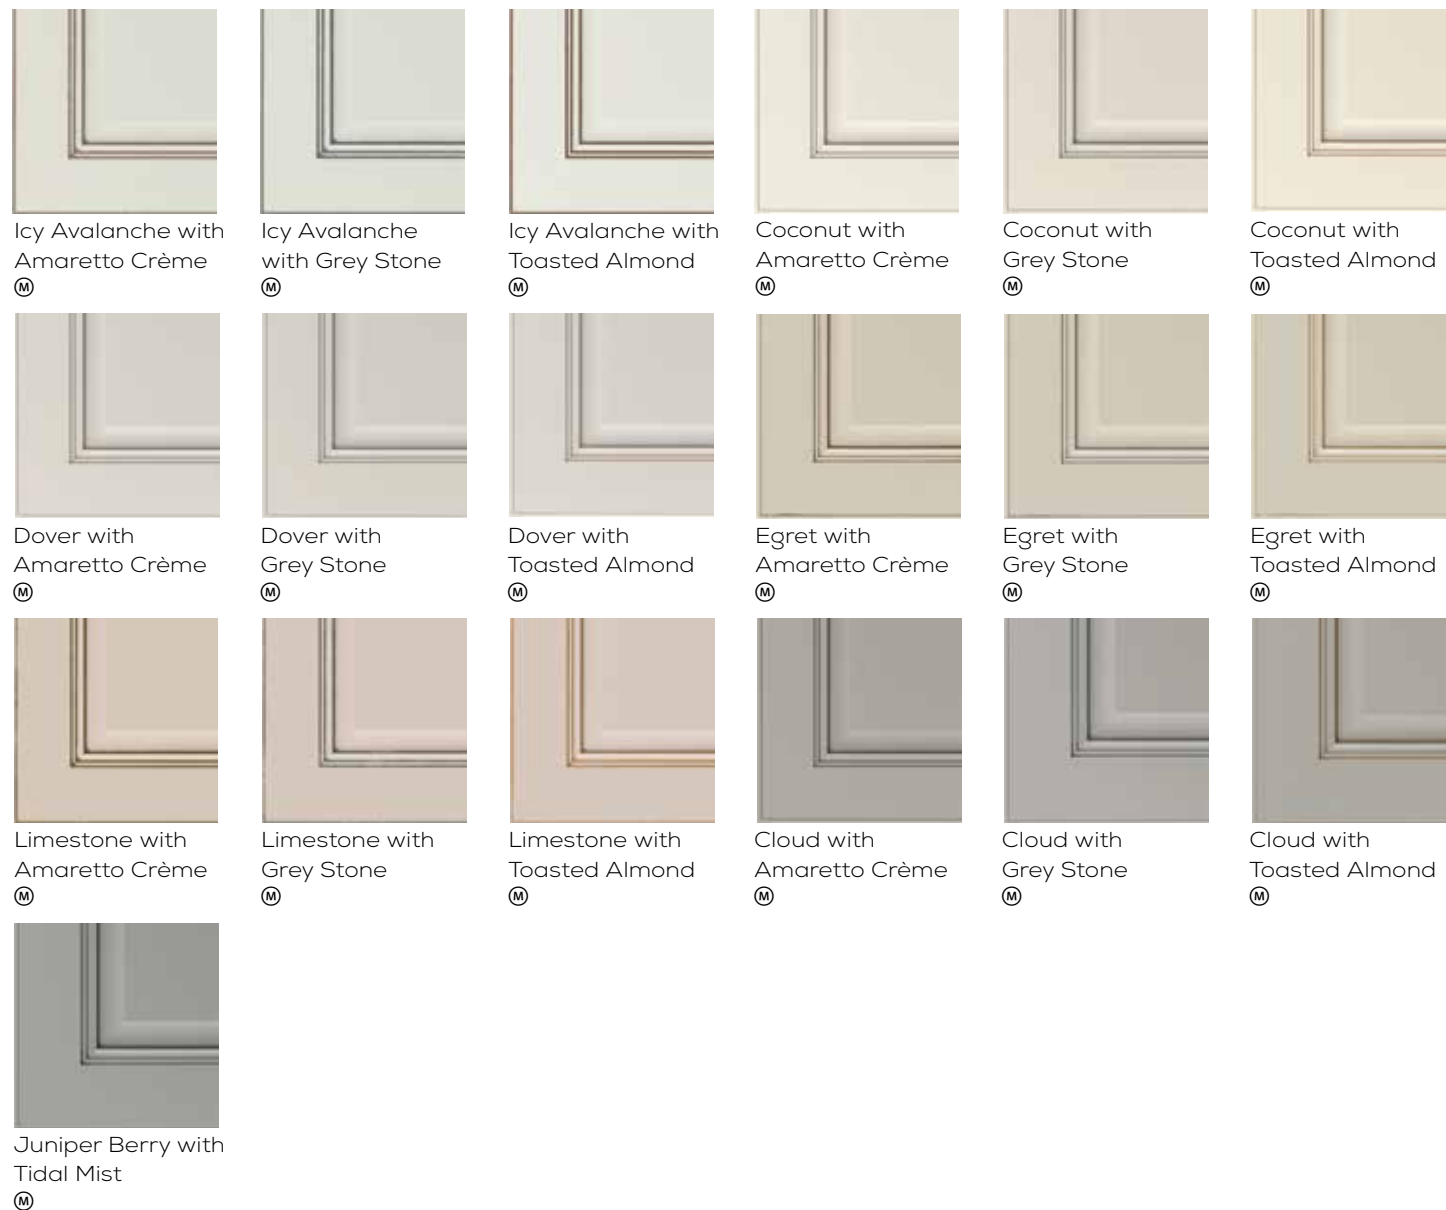

Elk
 

Gunstock

Obsidian

The door and/or drawer front center panel on Maple painted doors may be constructed of Medium Density Fiberboard (MDF), except on the Lynnville door style, or when Distressing or Heirlooming is specified.

PAINTS WITH FLOODED GLAZES •

STAINS

STAINS WITH FLOODED GLAZES

SATIN SHEEN

Our timeless original top coat features a moderate sheen which is reflective without being too glossy. Available on all stains, glazed stains, paints and glazed paints.