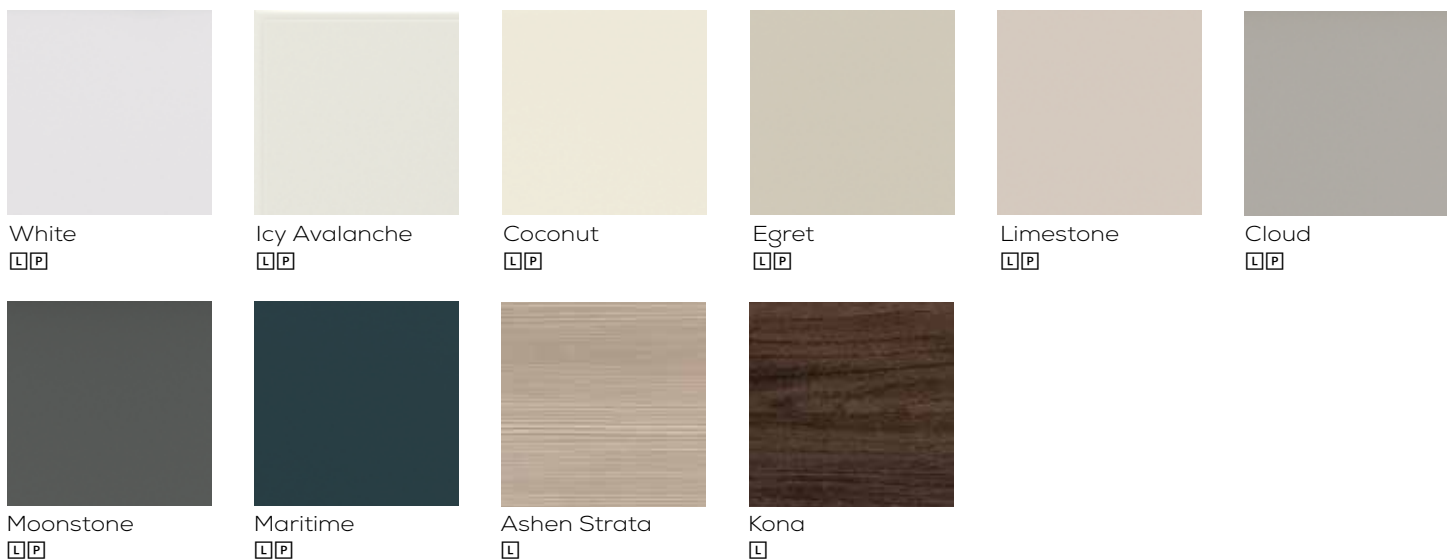

Full Overlay Styles

Trillian
Slab Drawer Front

L

Door style also available in Choice™ Series with different species and finish offering. See details beginning on page 2.

SPECIALTY LAMINATES & PURESTYLE

White
L P

Icy Avalanche
L P

Coconut
L P

Egret
L P

Limestone
L P

Cloud
L P

Moonstone
L P

Maritime
L P

Ashen Strata
L