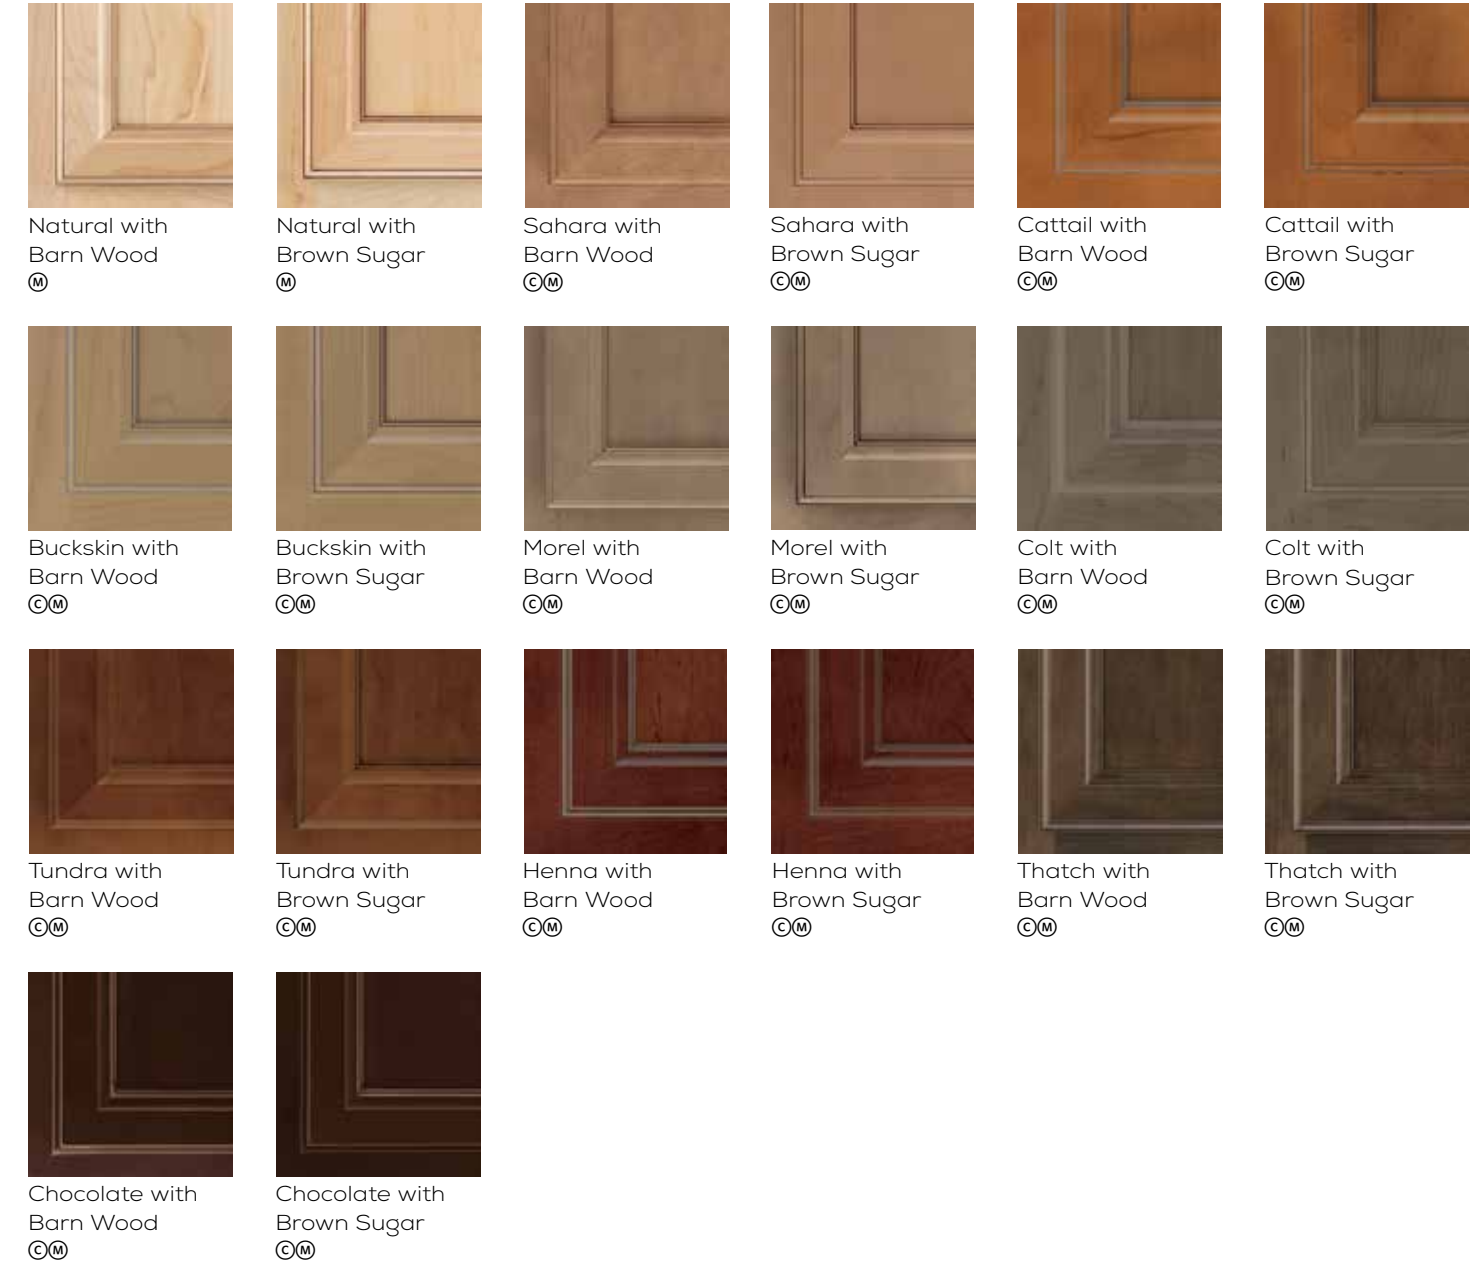

STAINS WITH PENNED GLAZES

*When Hardwood is stained, cabinet components, doors and/or drawer fronts may be constructed of various hardwood materials.